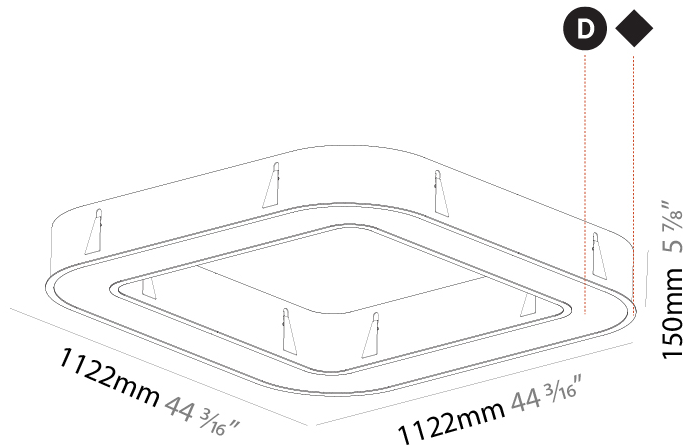

GENERAL

Series: Glorious
Subseries: Glorious Quantum
Brand: Prolicht
Division: Architectural
Mounting Type: Recessed
Mounting Location: Ceiling
Subcategory: Ambient

PHYSICAL

Shape: Square
Length (mm): 1122
Length (in): 44 ³/₁₆"
Width (mm): 1122
Width (in): 44 ³/₁₆"
Height (mm): 150
Height (in): 5 ⁷/₈"
Min. Recessing Depth (mm): 160
Min. Recessing Depth (in): 6 ⁵/₁₆"
Light Distribution: Direct
Weight (kg): 16.085
Weight (lbs): 35.39
Diffuser: PMMA - Opal or Micro-Prism
Fixture Finish: SSR / BKV / CWI / CRY / HAB / LAG / UFT / ITA / RUA / RUR / MIC / FTG / MYG / TWT / LOD / PUS / FRO / FUP / KIA / POP / BLS / SPG / MEY / GOH / GUM / CHC / COM / ABZ / JAG / OBR / MOS / ROR
Fixture Material: Aluminum

ELECTRICAL

Lamp Type: LED (Zhaga Standard)
Input Wattage (W): 60
Total Output Wattage (W): 48 / 38.4 (3500K)
Dimming: Non-Dimming / Phase Dimming (120Vac only) / 0-10V Dimming
Driver Included: Yes
Driver Location: Integrated
Driver Type: Constant Current - 120 / 277Vac
Driver Class: Class 2
Input Voltage (V): 120 - 277
Constant Current (MA): 350 / 1200 (3500K)

LED

Color Temperature (°K): 3000 / 3500 / 4000
Max. Delivered Lumen (lm): 5540 / 5733 / 5850
CRI: >80 CRI
Efficiency (%): 65
Lamp Life (hrs): 50000

OPTICAL

RATINGS AND CERTIFICATIONS

Certified By: Certified for North American Standards
IP rating: IP20