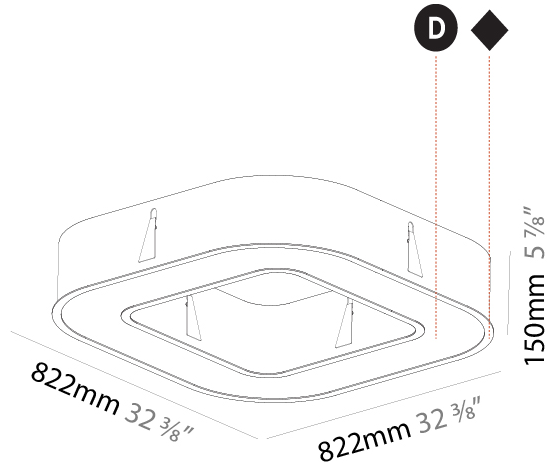

GENERAL

Series: Glorious
Subseries: Glorious Quantum
Brand: Prolicht
Division: Architectural
Mounting Type: Recessed
Mounting Location: Ceiling
Subcategory: Ambient

PHYSICAL

Shape: Square
Length (mm): 822
Length (in): 32 3/8
Width (mm): 822
Width (in): 32 3/8
Height (mm): 150
Height (in): 5 7/8
Min. Recessing Depth (mm): 160
Min. Recessing Depth (in): 6 1/8
Light Distribution: Direct
Weight (kg): 10.55
Weight (lbs): 23.21
Diffuser: PMMA - Opal or Micro-Prism
Fixture Finish: SSR / BKV / CWI / CRY / HAB / LAG / UFT / ITA / RUA / RUR / MIC / FTG / MYG / TWT / LOD / PUS / FRO / FUP / KIA / POP / BLS / SPG / MEY / GOH / GUM / CHC / COM / ABZ / JAG / OBR / MOS / ROR
Fixture Material: Aluminum

ELECTRICAL

Lamp Type: LED (Zhaga Standard)
Input Wattage (W): 40
Total Output Wattage (W): 32 / 25.6 (3500K)
Dimming: Non-Dimming / Phase Dimming (120Vac only) / 0-10V Dimming
Driver Included: Yes
Driver Location: Integrated
Driver Type: Constant Current - 120 / 277Vac
Driver Class: Class 2
Input Voltage (V): 120 - 277
Constant Current (MA): 350 / 800 (3500K)

LED

Color Temperature (°K): 3000 / 3500 / 4000
Max. Delivered Lumen (lm): 3690 / 3822 / 3900
CRI: >80 CRI
Efficiency (%): 65
Lamp Life (hrs): 50000

OPTICAL

RATINGS AND CERTIFICATIONS

Certified By: Certified for North American Standards
IP rating: IP20