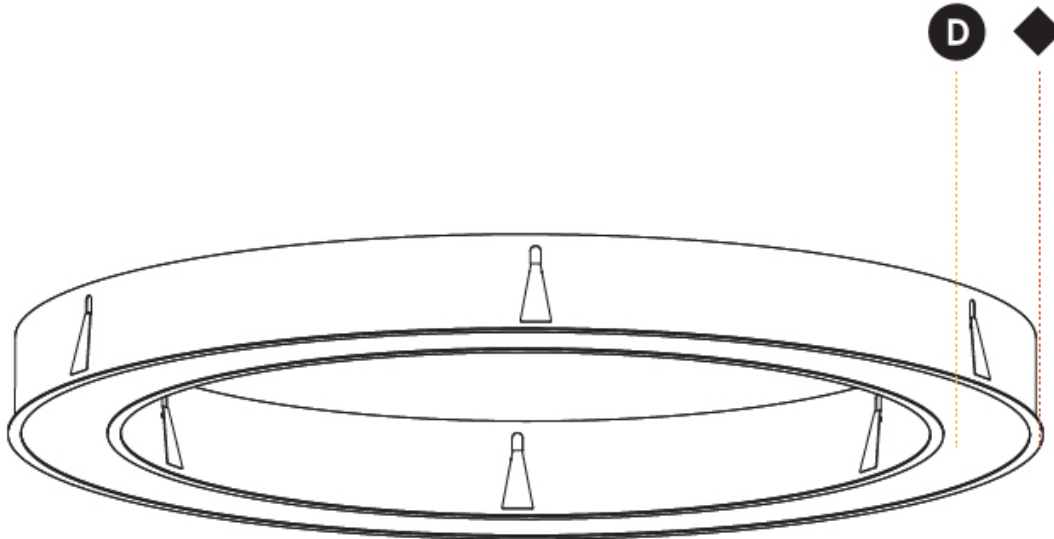

A37502-

PROJECT _____

TYPE _____

SPECIFIER _____

QUANTITY _____

DATE _____