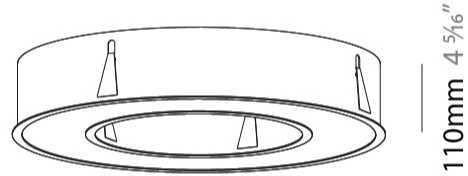

GENERAL

Series: Glorious
Subseries: Glorious
Brand: Prolicht
Division: Architectural
Mounting Type: Recessed
Mounting Location: Ceiling
Subcategory: Ambient

PHYSICAL

Shape: Round
Diameter (mm): 770
Diameter (in): 30 ⁵/₁₆
Height (mm): 110
Height (in): 4 ⁵/₁₆
Min. Recessing Depth (mm): 120
Min. Recessing Depth (in): 4 ³/₄
Light Distribution: Direct
Weight (kg): 9.285
Weight (lbs): 20.47
Diffuser: PMMA - Opal or Micro-Prism
Fixture Finish: SSR / BKV / CWI / CRY / HAB / LAG / UFT / ITA / RUA / RUR / MIC / FTG / MYG / TWT / LOD / PUS / FRO / FUP / KIA / POP / BLS / SPG / MEY / GOH / GUM / CHC / COM / ABZ / JAG / OBR / MOS / ROR
Fixture Material: Aluminum
Cut-out Measurements: 760mm / 29 15/16" x 440mm / 17 5/16"

ELECTRICAL

Lamp Type: LED (Zhaga Standard)
Input Wattage (W): 30
Total Output Wattage (W): 24 / 19.2 (3500K)
Dimming: Non-Dimming / Phase Dimming (120Vac only) / 0-10V Dimming
Driver Included: Yes
Driver Location: Integrated
Driver Type: Constant Current - 120 / 277Vac
Driver Class: Class 2
Input Voltage (V): 120 - 277
Constant Current (MA): 350 / 600 (3500K)

LED

Color Temperature (°K): 3000 / 3500 / 4000
Max. Delivered Lumen (lm): 2770 / 2862 / 2920
CRI: >80 CRI
Efficiency (%): 65
Lamp Life (hrs): 50000

OPTICAL

RATINGS AND CERTIFICATIONS

Certified By: Certified for North American Standards
IP rating: IP20

Ø 428mm 16 ⁷/₈"

Ø 770mm 30 ⁵/₁₆"

110mm 4 ⁵/₁₆"

760mm x 440mm
29 ¹⁵/₁₆" x 17 ⁵/₁₆"

120mm
4 ³/₄"

10 - 15mm
³/₈" - ⁹/₁₆"